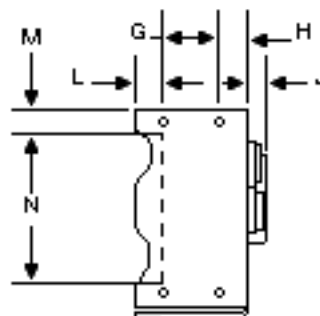

131 Case

Overall Size: 11.00" x 4.87" x 3.20"
279.40mm x 123.70mm x 81.28mm
Weight 9 lbs.

	INCH	mm
A	11.00	279.00
B	7.00	177.80
C	0.50	12.70
D	0.25	6.35
E	4.87	123.70
F	4.125	104.78
G	1.250	31.75
H	0.75	19.05
J	0.450	11.43
K	2.75	69.85
L	0.600	15.24
M	0.640	16.26
N	3.345	84.96