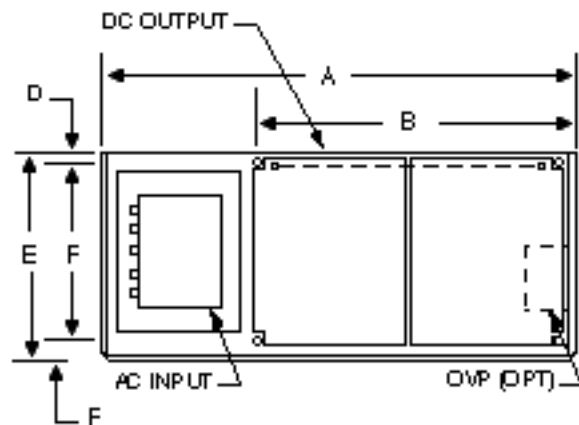

131 Case

Overall Size: 11.00" x 4.87" x 3.20"
279.40mm x 123.70mm x 81.28mm
Weight 9 lbs.

	INCH	mm
A	11.00	279.00
B	7.00	177.80
C	0.50	12.70
D	0.25	6.35
E	4.87	123.70
F	4.125	104.78
G	1.250	31.75
H	0.75	19.05
J	0.450	11.43
K	2.75	69.85
L	0.600	15.24
M	0.640	16.26
N	3.345	84.96